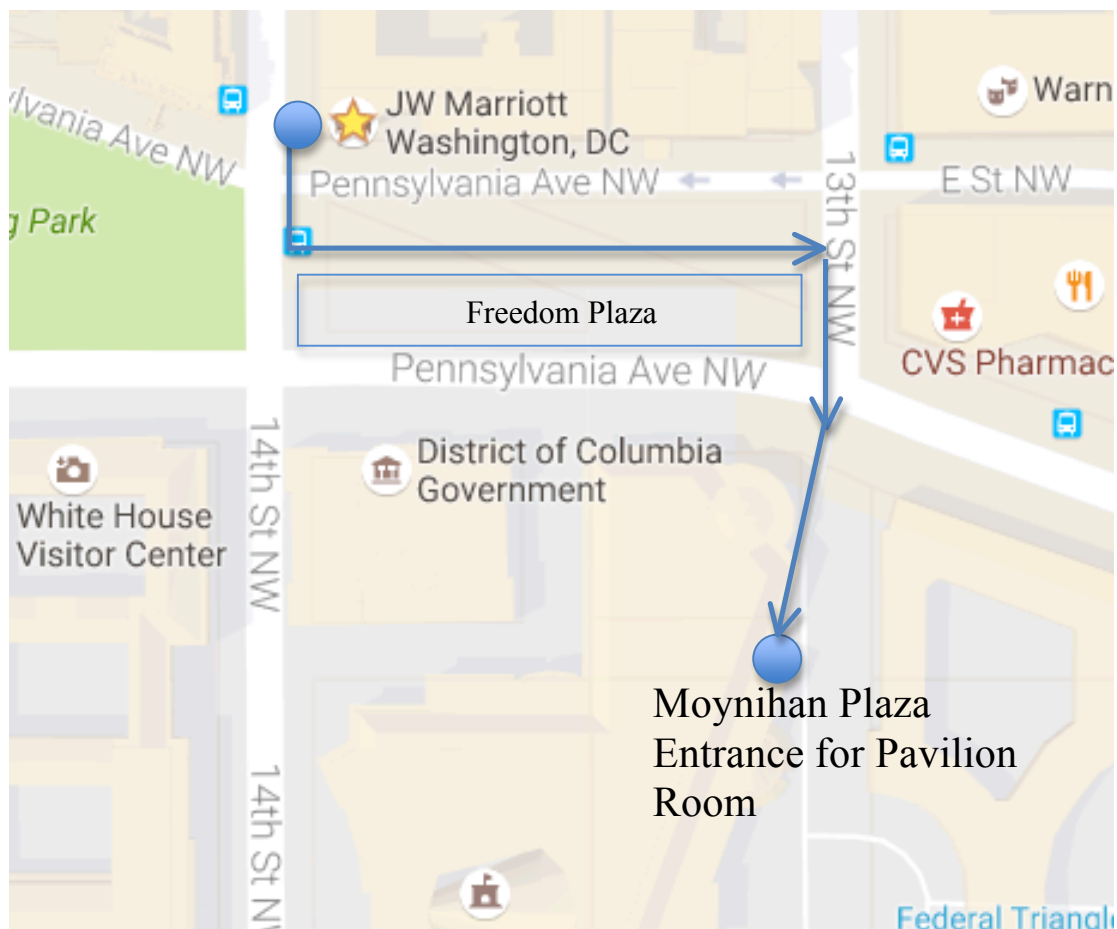

DIRECTIONS TO THE PAVILION ROOM

From JW MARRIOTT to Pavilion Room (.3 mile walk)

- Exit hotel and cross Pennsylvania Ave to Freedom Plaza, head left toward 13th St.
- Turn right on 13th Street
- Enter the Moynihan Plaza (pedestrians only) at the corner of 13th and Pennsylvania
- Walk toward orange awnings at the Center of the Plaza
- Enter the building through the Moynihan Plaza entrance on your right
- Once you are through the security checkpoint walk to the Pavilion elevator banks on your left
- Take the Pavilion elevator to the Second "2" Floor

BY CAB OR FROM "METRO CENTER" (Red Line) METRO STOP

- Enter the Moynihan Plaza at the corner of 13th and Pennsylvania Avenue
- Walk towards orange awnings at the center of the Plaza
- Enter the building through the Moynihan Plaza entrance on your right
- Once you are through the security checkpoint walk to the Pavilion elevator banks on your left
- Take the Pavilion elevator to the Second "2" Floor

BY METRO – "FEDERAL TRIANGLE" (Blue/Orange/Silver Lines) METRO STOP

- Follow signs inside station to Ronald Reagan Building
- Once inside the building, walk straight down the corridor to the ATM and turn right
- Follow the directional signage toward the Conference Center
- Once you reach the Business Center turn left
- Walk to the Pavilion elevator bank and take the elevator to the 2nd floor